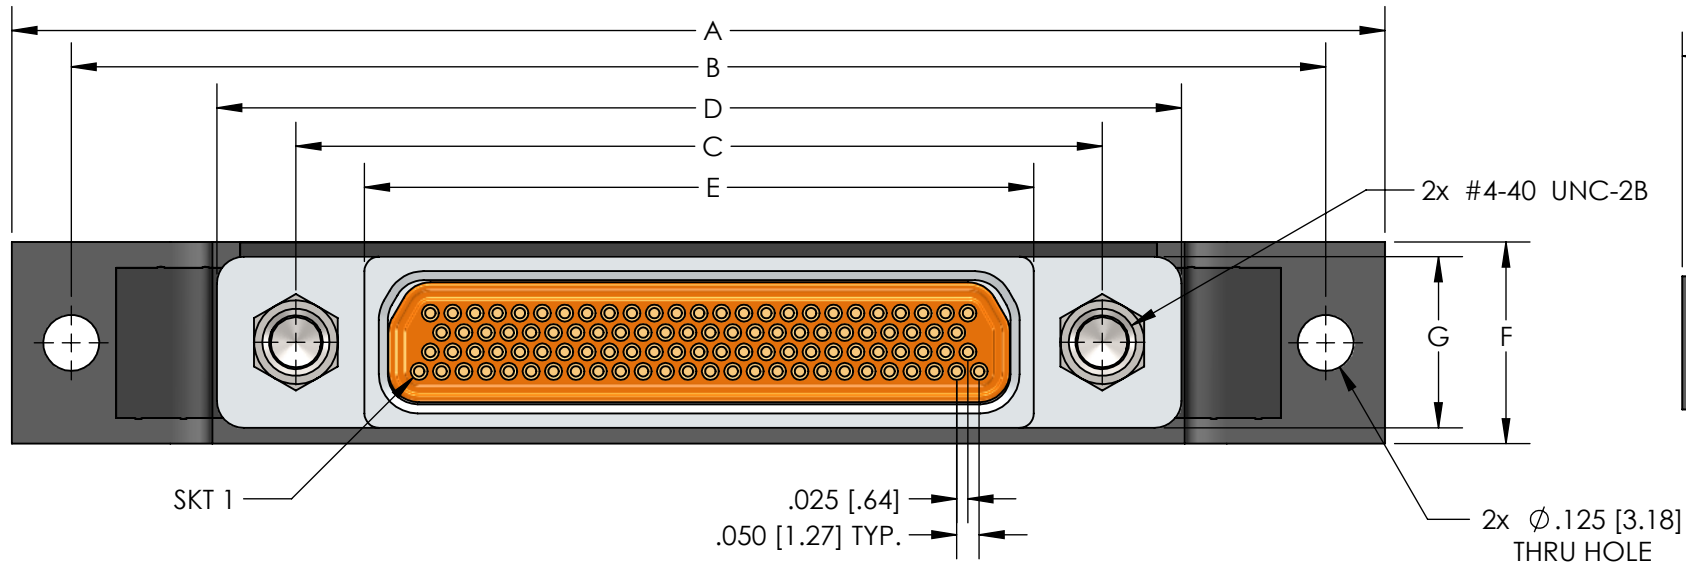

FRONT VIEW - PLUG (PINS)

FRONT VIEW - RECEPTACLE (SOCKETS)

BOTTOM VIEW - RECEPTACLE  
SIZE 100

BOTTOM VIEW - RECEPTACLE  
SIZE 9, 15, 21, 25, 31, AND 37

BOTTOM VIEW - RECEPTACLE  
SIZE 51-3