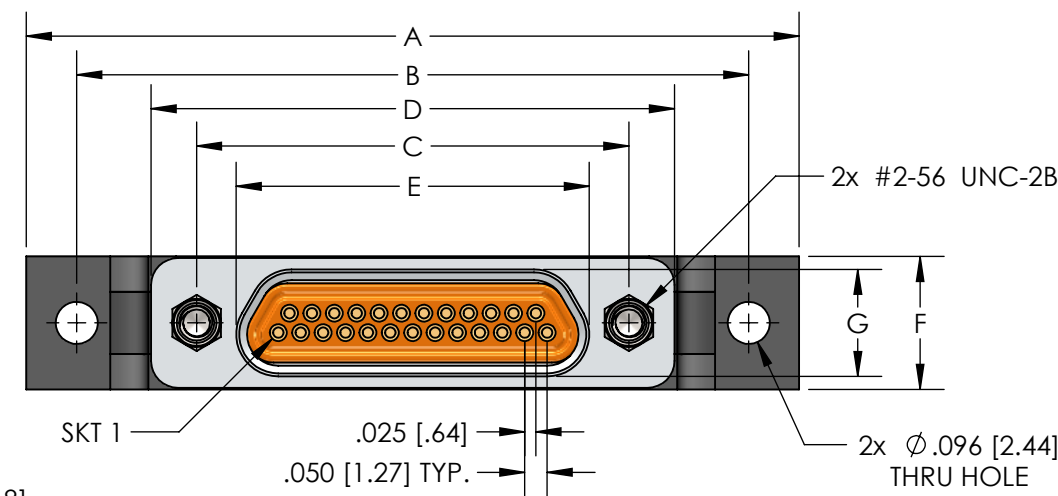

FRONT VIEW - PLUG (PINS)

FRONT VIEW - RECEPTACLE (SOCKETS)

BOTTOM VIEW - RECEPTACLE  
SIZE 100

BOTTOM VIEW - RECEPTACLE  
SIZE 9, 15, 21, 25, 31, AND 37

BOTTOM VIEW - RECEPTACLE  
SIZE 51-3