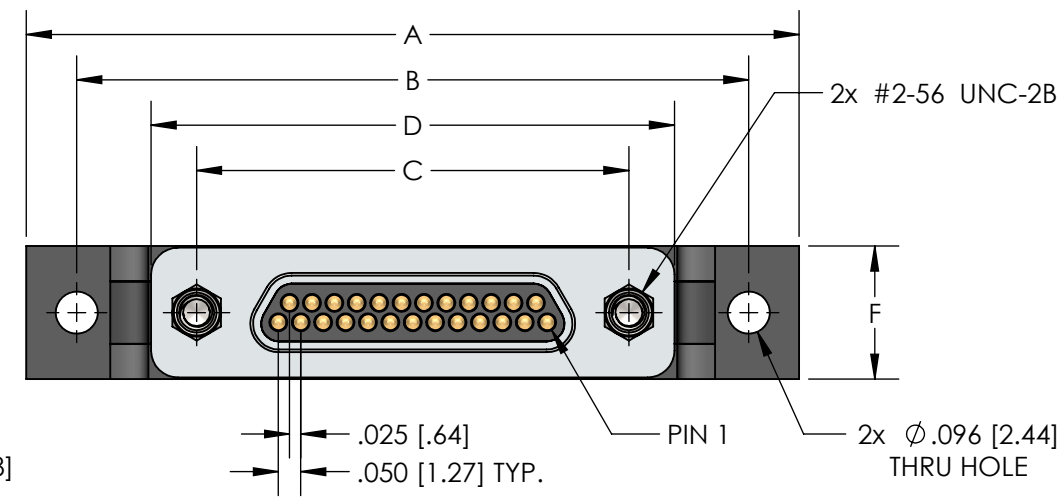

FRONT VIEW - PLUG (PINS)

FRONT VIEW - RECEPTACLE (SOCKETS)

BOTTOM VIEW - RECEPTACLE  
SIZE 100

BOTTOM VIEW - RECEPTACLE  
SIZE 9, 15, 21, 25, 31, AND 37

BOTTOM VIEW - RECEPTACLE  
SIZE 51-3